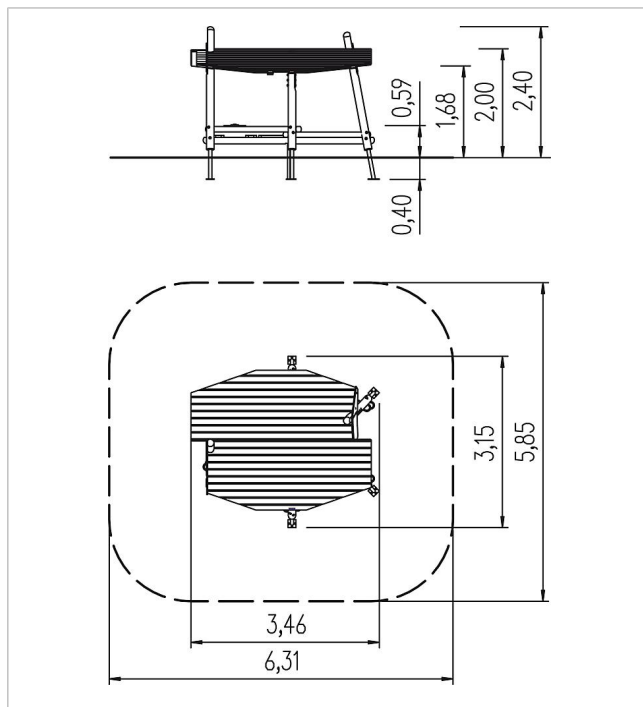

5 25 129 0410 0
climbo Lodge Hawaii
 made in germany

Scope of delivery

- wood construction: SW
- post shoe: galvanised steel
- 1x play panel with wheel of dice: HPL
- 4x bench: SW
- 4x seat- and balance beam: SW
- 3x gable facing: HPL
- 2x addition gable facing: HPL w/photo print

	Material	Larch GL
	Foundation level	FL 1
	Minimum space	631x585x240 cm
	Free falling height	59 cm
	Impact protection net	-
	Foundations	8x CF or 8x PFs