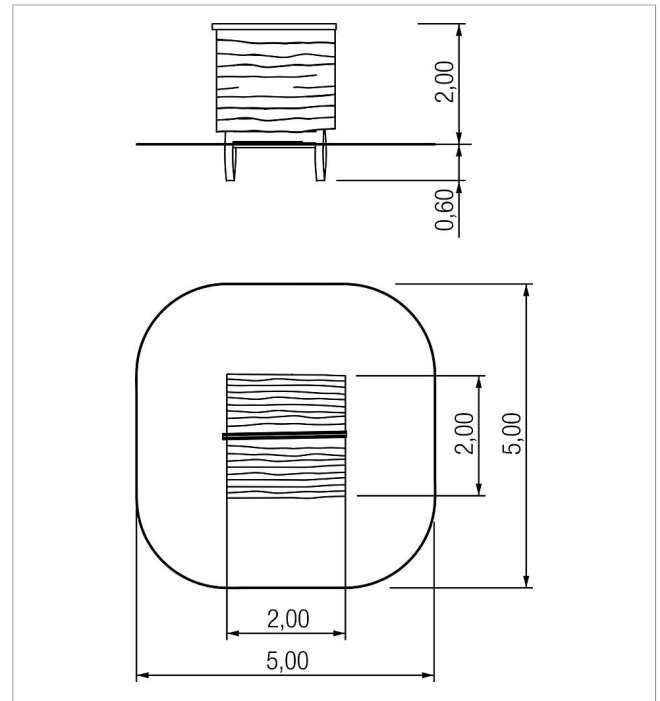

5 45 140 0530 6

paradiso log cabin Valaria

made in germany

1+

Scope of delivery

- 1x platform surface: robinia
- 1x saddle roof: robinia

	Material	Robinia oiled
	Foundation level	FL 3
	Minimum space	500x500x200 cm
	Free falling height	-
	Impact protection net	-
	Foundations	4x CF
	Assembly	-