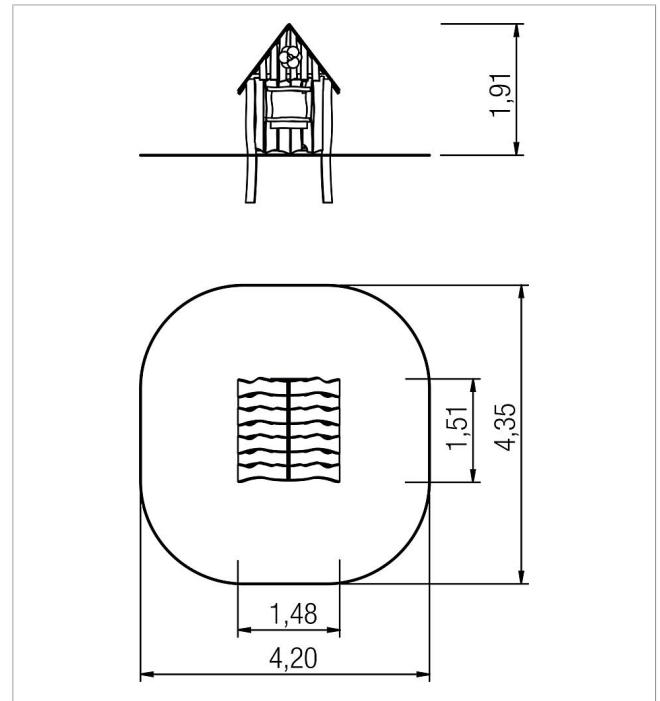

5 45 339 0630 0

paradiso play house
Per

made in germany

1+

Scope of delivery

- 1x play house: robinia
- 1x window with flower box: robinia
- 1x decorative flower: robinia

	Material	Robinia natural
	Foundation level	FL 3
	Minimum space	420x425x190 cm
	Free falling height	-
	Impact protection net	-
	Foundations	4x CF
	Assembly	1 person/2 h