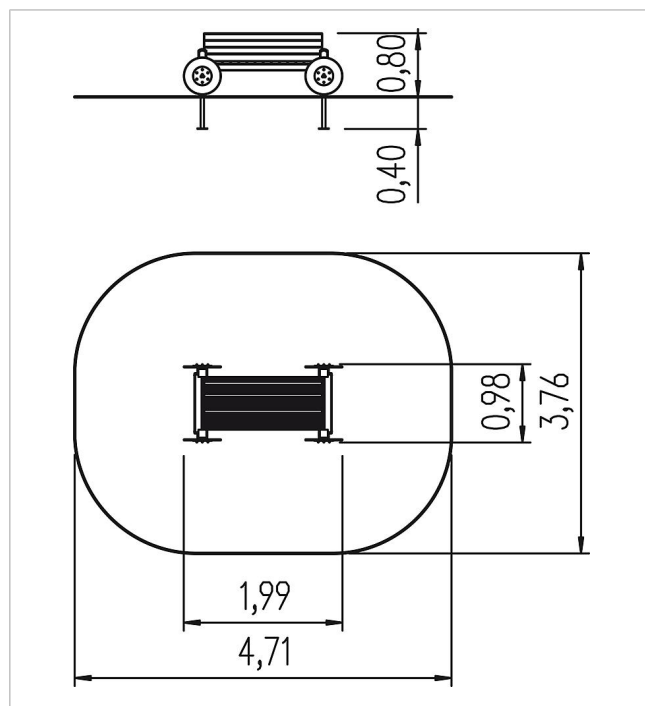

5 11 051 0110 0

playo log wagon Ludwig

made in germany

Scope of delivery

- 4x post construction: SW
- 4x post shoe: galvanised steel
- 4x decoration wheel: HPL
- 2x squared timber: SW
- 1x Wagon stack of wood: SW

	Material	SW pi
	Foundation level	FL 1
	Minimum space	471x376x260 cm
	Free falling height	80 cm
	Impact protection net	16,0 m ²
	Foundations	4x CF or 4x PFs