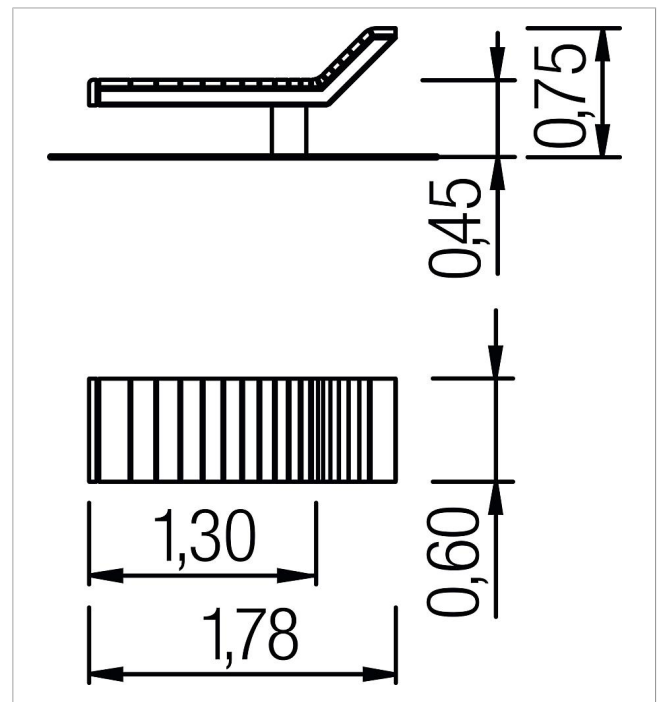

### Scope of delivery

1x lounger Allium: concrete, colourless oiled hardwood

	Material	Concrete, oiled hardwood
	Foundation level	FL 3
	Minimum space	-
	Free falling height	-
	Impact protection net	-
	Foundations	1 x CF
	Largest section	178x60x75 cm