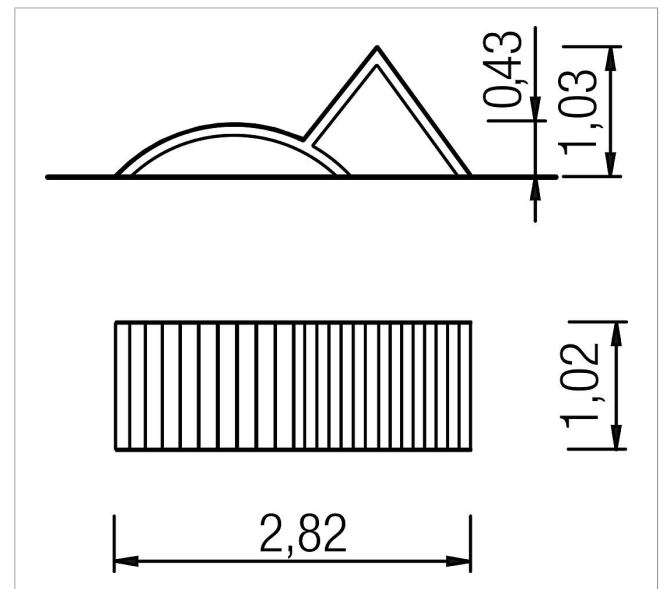

5 60 417 0

Lounger Pinus

made in germany

Scope of delivery

1x lounger Pinus: powder-coated steel, colourless oiled hardwood

	Material	Powder-coated steel, oiled hardwood
	Foundation level	FL 3
	Minimum space	-
	Free falling height	-
	Impact protection net	-
	Foundations	3x CF
	Largest section	282x102x103 cm