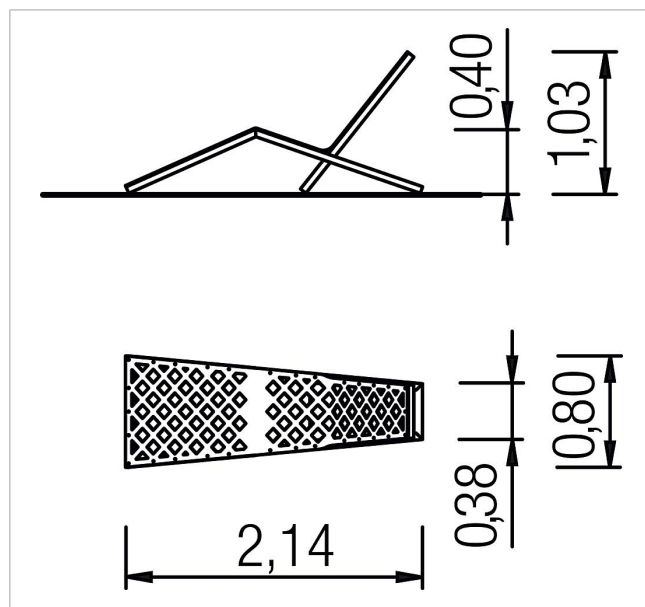

### Scope of delivery

1x lounger Prunus: powder-coated steel, colourless oiled hardwood

	Material	Powder-coated steel, oiled hardwood
	Foundation level	FL 3
	Minimum space	-
	Free falling height	-
	Impact protection net	-
	Foundations	3x CF
	Largest section	214x80x103 cm