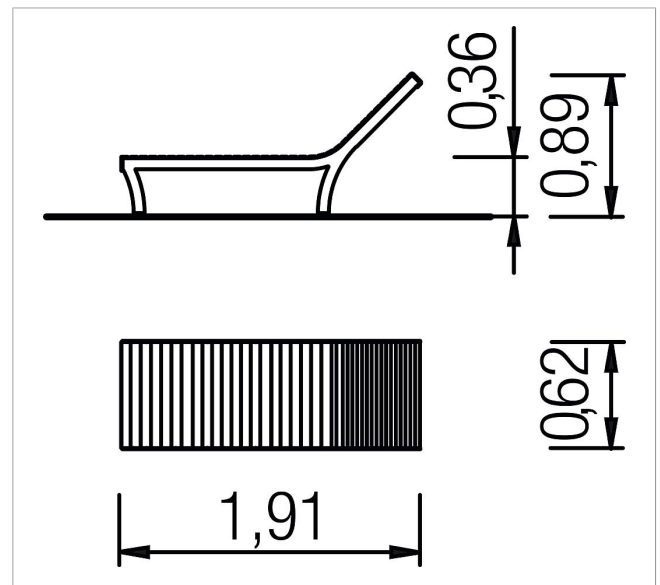

5 60 419 0

Lounger Scilla

made in germany

Scope of delivery

1x lounger Scilla: powder-coated steel, colourless oiled hardwood

	Material	Powder-coated steel, oiled hardwood
	Foundation level	FL 3
	Minimum space	-
	Free falling height	-
	Impact protection net	-
	Foundations	3x CF
	Largest section	191x62x89 cm