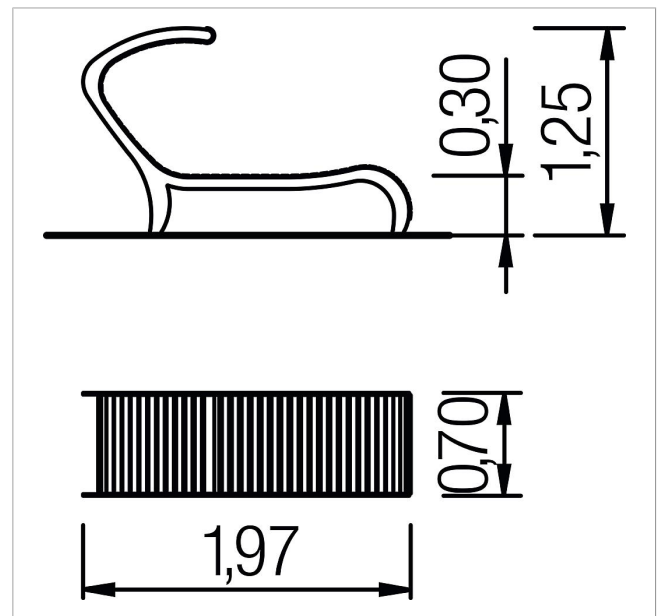

5 60 420 0

Lounger Tacca

made in germany

Scope of delivery

1x lounger Tacca: powder-coated steel, colourless oiled hardwood

	Material	Powder-coated steel, oiled hardwood
	Foundation level	FL 3
	Minimum space	-
	Free falling height	-
	Impact protection net	-
	Foundations	2x CF