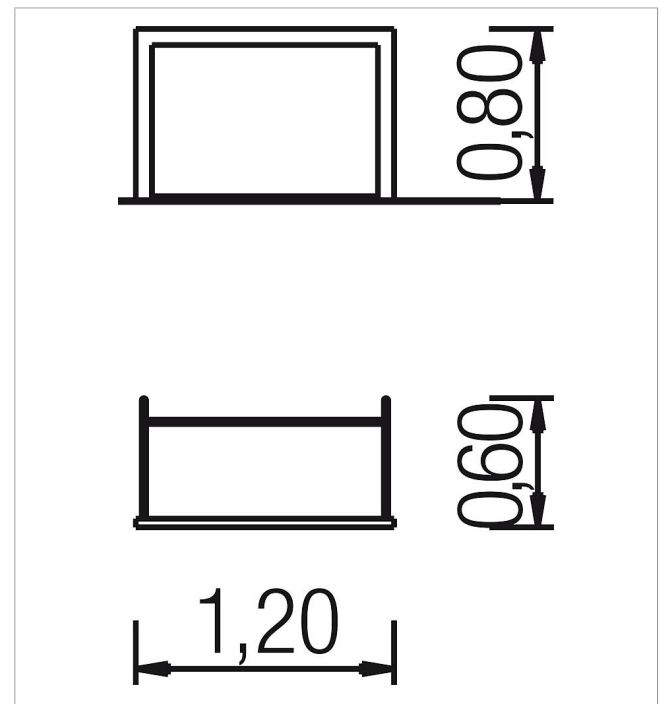

5 62 013 0

fit Mini goal 120

made in germany

Scope of delivery

1x goal frame: aluminium
1x net: PE-line

	Material	Aluminium
	Foundation level	-
	Minimum space	120x180x60 cm
	Free falling height	-
	Impact protection net	-
	Foundations	-
	Assembly	1 person/0.5 h
	Largest section	120x80x60 cm
	Heaviest section	25 kg