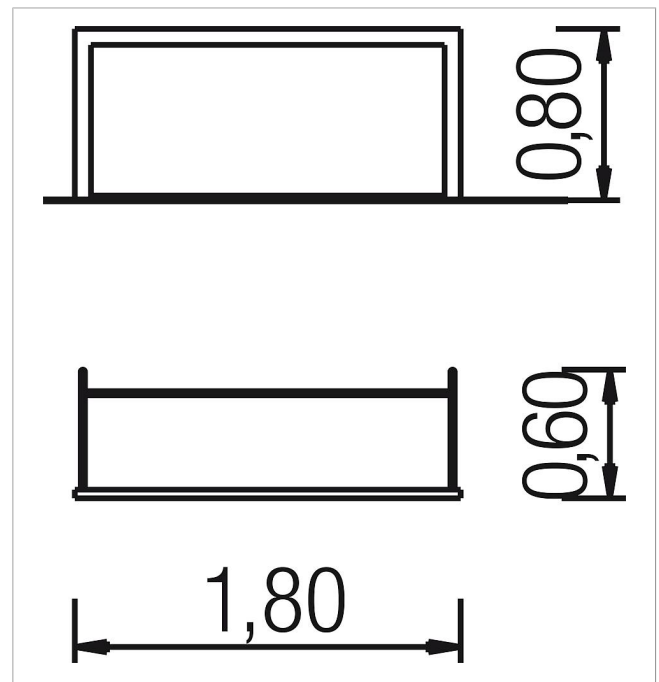

5 62 014 0

fit Mini goal 180

made in germany

Scope of delivery

1 mini goal frame: aluminium
1 net: PE rope

	Material	Aluminium
	Foundation level	-
	Minimum space	180x180x60 cm
	Free falling height	-
	Impact protection net	-
	Foundations	-
	Assembly	1 person/0.5 h
	Largest section	180x80x60 cm
	Heaviest section	25 kg