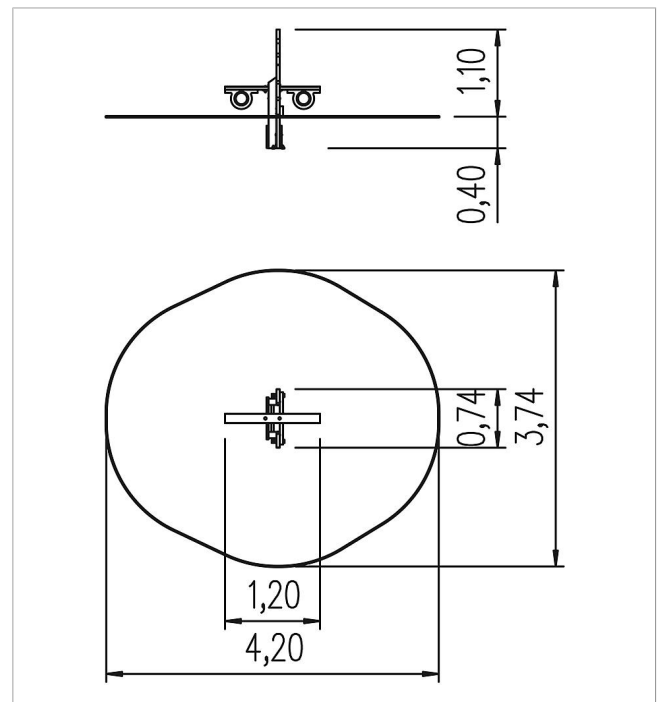

5 45 300 0510 0

paradiso motor activity station Abadi

made in germany

Scope of delivery

- 2x post structure: robinia
- 2x mounting brackets: steel
- 1x stand-up seesaw with tyres: robinia, rubber
- 1x support rail

	Material	Robinia oiled
	Foundation level	FL 1
	Minimum space	374x420x233 cm
	Free falling height	53 cm
	Impact protection net	12,0 m ²
	Foundations	2x PFs
	Assembly	-