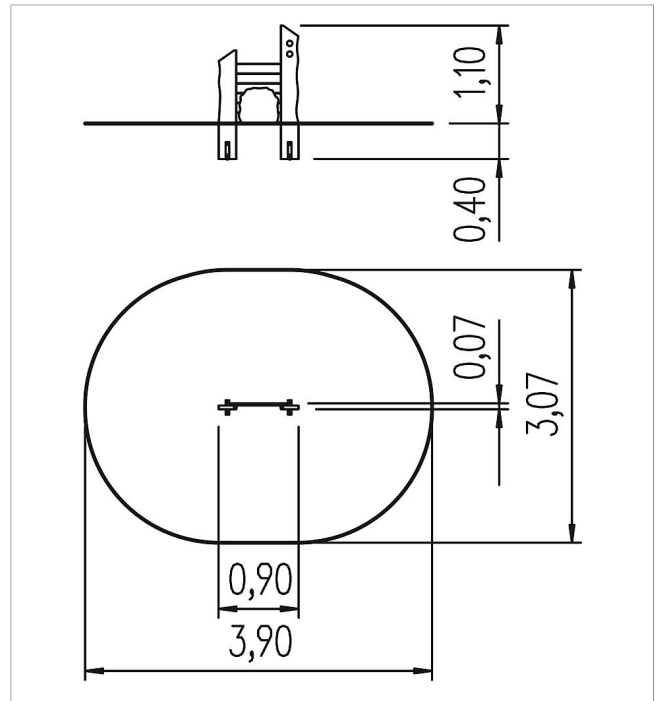

5 45 293 0510 0

paradiso motor activity station Abbie

made in germany

Scope of delivery

- 2x post structure: robinia
- 2x mounting brackets: steel
- 1x wall with crawling passage: robinia

	Material	Robinia oiled
	Foundation level	FL 1
	Minimum space	390x307x180 cm
	Free falling height	-
	Impact protection net	10,0 m ²
	Foundations	2x PFs
	Assembly	-