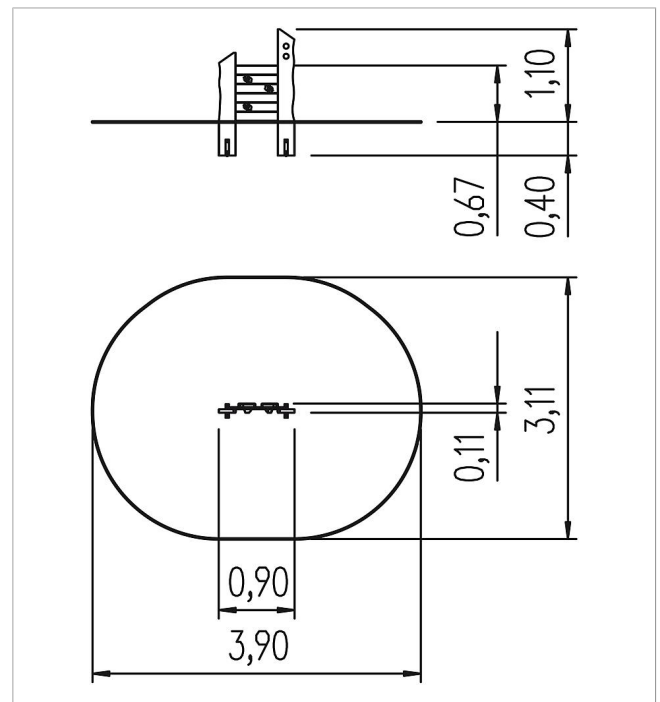

5 45 304 0510 0

paradiso motor activity station Abbo

made in germany

Scope of delivery

1x climbing wall height 65 cm with 6 climbing grips: robinia
2x support: steel

	Material	Robinia oiled
	Foundation level	FL 1
	Minimum space	390x311x247 cm
	Free falling height	65 cm
	Impact protection net	10,0 m ²
	Foundations	2x PFs
	Assembly	-