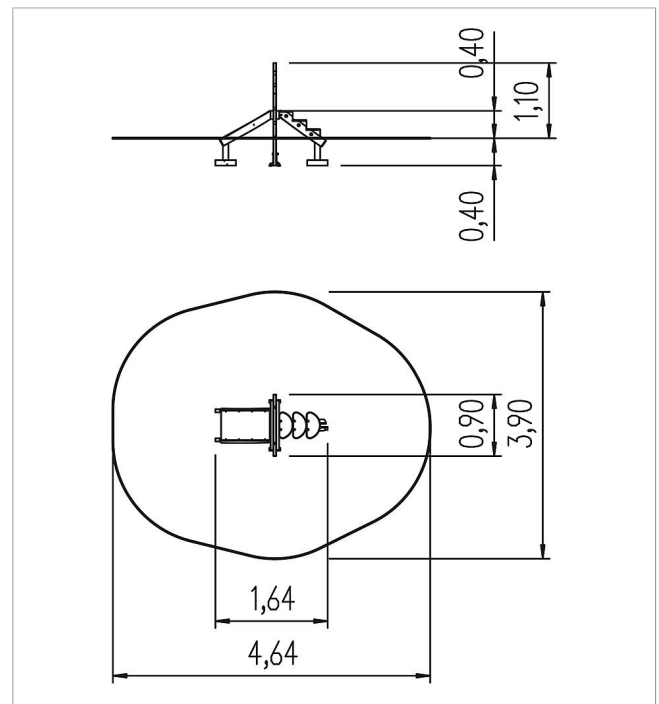

### Scope of delivery

- 2x post structure: robinia
- 4x mounting brackets: steel
- 1x ascent with timber steps: robinia, HPL
- 1x belly board: robinia, HPL

	Material	Robinia natural
	Foundation level	FL 1
	Minimum space	464x390x220 cm
	Free falling height	40 cm
	Impact protection net	14,5 m <sup>2</sup>
	Foundations	2x PFs
	Assembly	-