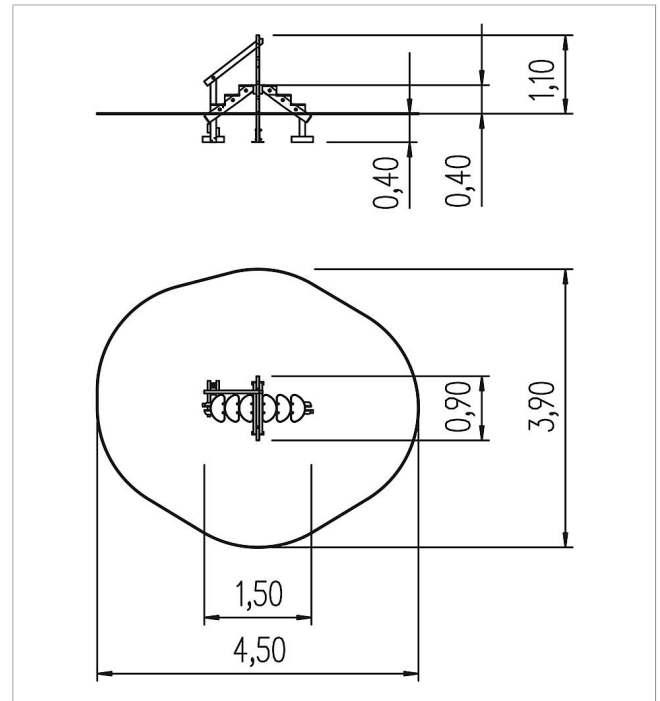

5 45 296 0510 0

paradiso motor activity station Alina

made in germany

Scope of delivery

- 2x post structure: robinia
- 6x mounting brackets: steel
- 2x ascent with timber steps: robinia, HPL
- 1x handrail: robinia

	Material	Robinia oiled
	Foundation level	FL 1
	Minimum space	450x390x220 cm
	Free falling height	40 cm
	Impact protection net	13,0 m ²
	Foundations	3x PFs
	Assembly	-