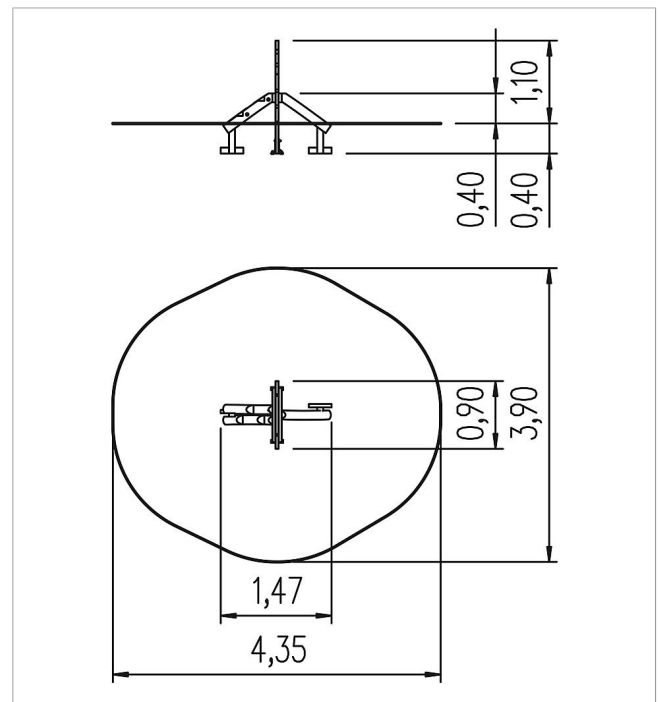

5 45 299 0610 0

paradiso motor activity station Amu

made in germany

Scope of delivery

- 2x post structure: robinia
- 4x mounting bracket: steel
- 1x double log ascent with grooved steps: robinia
- 1x log ascent without steps: robinia

	Material	Robinia natural
	Foundation level	FL 1
	Minimum space	435x390x220 cm
	Free falling height	40 cm
	Impact protection net	13,0 m ²
	Foundations	2x PFs
	Assembly	-