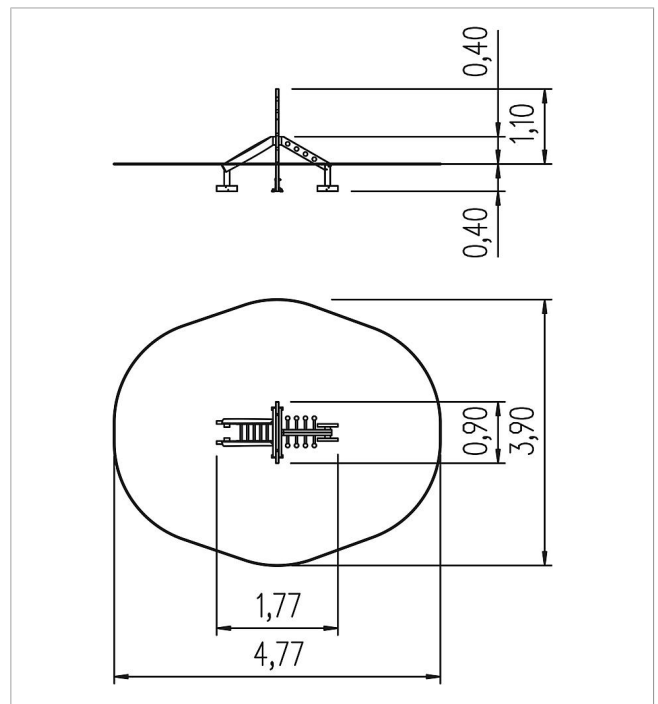

5 45 295 0610 0

paradiso motor activity station Annika

made in germany

Scope of delivery

- 2x post structure: robinia
- 4x mounting brackets: steel
- 1x rung ladder: robinia, stainless steel
- 1x spar with rungs: robinia, stainless steel, PE

	Material	Robinia natural
	Foundation level	FL 1
	Minimum space	477x390x220 cm
	Free falling height	40 cm
	Impact protection net	15,0 m ²
	Foundations	2x PFs
	Assembly	-