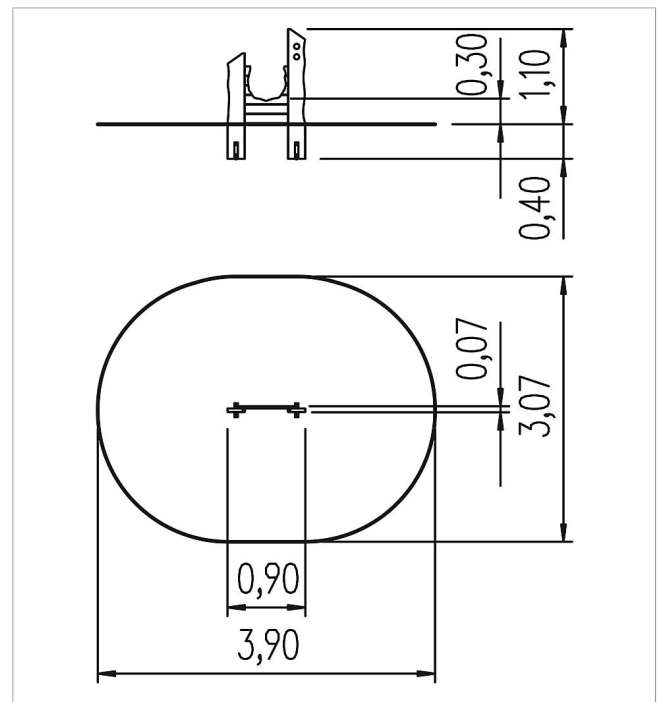

5 45 294 0510 0

paradiso motor activity station Anton

made in germany

Scope of delivery

2x post structure: robinia
2x mounting brackets: steel
1x wall with opening: robinia

	Material	Robinia oiled
	Foundation level	FL 1
	Minimum space	390x307x210 cm
	Free falling height	30 cm
	Impact protection net	10,0 m ²
	Foundations	2x PFs
	Assembly	-