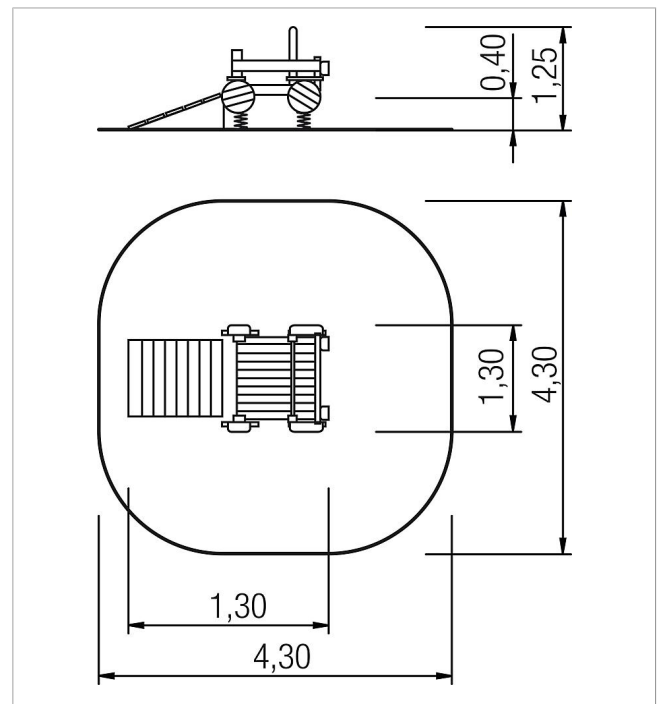

5 45 344 0530 6

paradiso movement platform car Sören

made in germany

3+

Scope of delivery

- 1x spring rocker body Car: robinia/oak
- 1x ramp: robinia/oak
- 4x springs: spring steel
- 4x foundation anchor: galvanized steel

	Material	Robinia oiled
	Foundation level	FL 3
	Minimum space	430x430x220 cm
	Free falling height	40 cm
	Impact protection net	18,5 m ²
	Foundations	3x CF
	Assembly	4 persons/2 h