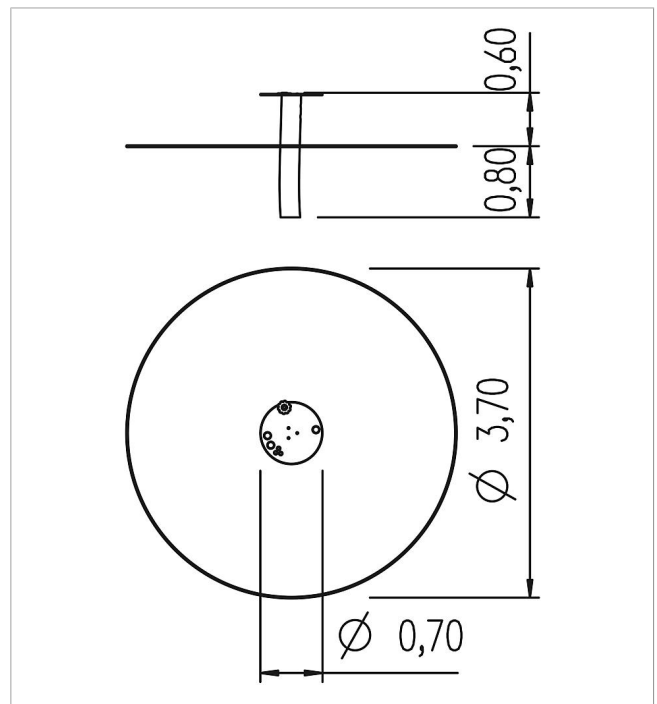

### Scope of delivery

- 1x posts: robinia
- 1x mud table top with flower: HPL

	Material	Robinia oiled
	Foundation level	FL 3
	Minimum space	Ø370x240 cm
	Free falling height	60 cm
	Impact protection net	11,0 m <sup>2</sup>
	Foundations	1x CF
	Assembly	-
	Largest section	Ø 70x1,5 cm
	Heaviest section	40 kg