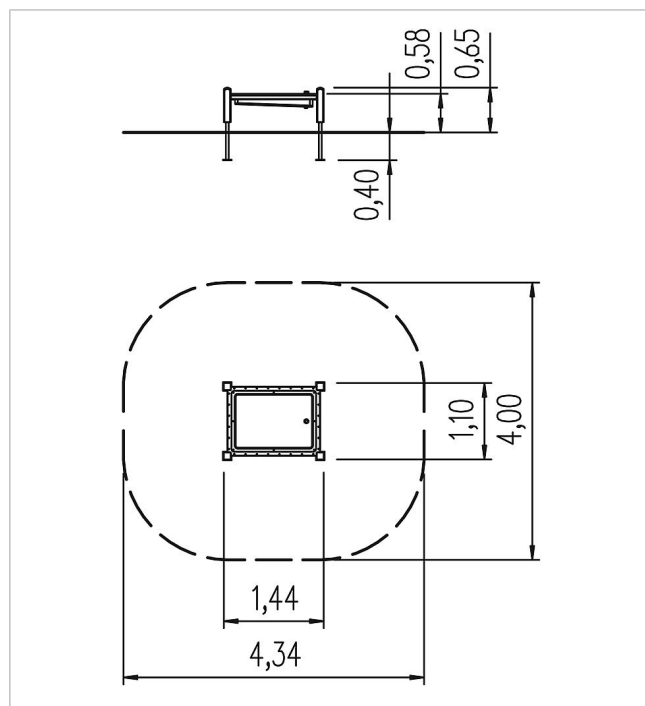

5 11 067 0110 0

playo mud tub

made in germany

Scope of delivery

4x post unit: SW or steel
1x aqua-basin with mud tub: HPL, SW, plastic
fittings: stainless steel

	Material	SW pi
	Minimum space	434x400x65 cm
	Free falling height	58 cm
	Impact protection net	-
	Foundations	4x CF or 4x PFs
	Assembly	0 Personen/0 Std.