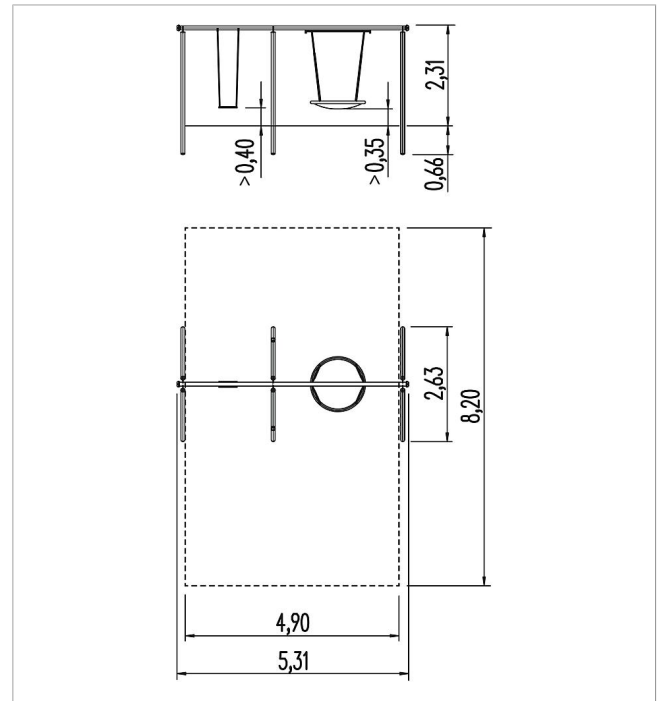

5 30 010 1432 4

unique nest seat and swing Luna with 360° swing hinge
made in germany

Scope of delivery

- 6x posts: steel galvanised and powder-coated
- 1x swing beams: galvanised steel
- 1x safety swing seat rubber, chain: galvanised steel
- 2x swing joint: POM-bearing, stainless steel
- 1x nest swing with chain: rope ring, steel cable-link mat, plastic-coated steel cable hot-dip galvanised, PE
- 2x cardan joint with safety chain: galvanised steel

	Material	Steel powder. blue
	Foundation level	FL 3
	Minimum space	820x530x317 cm
	Free falling height	194 cm
	Impact protection net	40,5 m ²
	Foundations	6x CF
	Assembly	2 persons/7 h
	Largest section	520x37x18 cm
	Heaviest section	50 kg