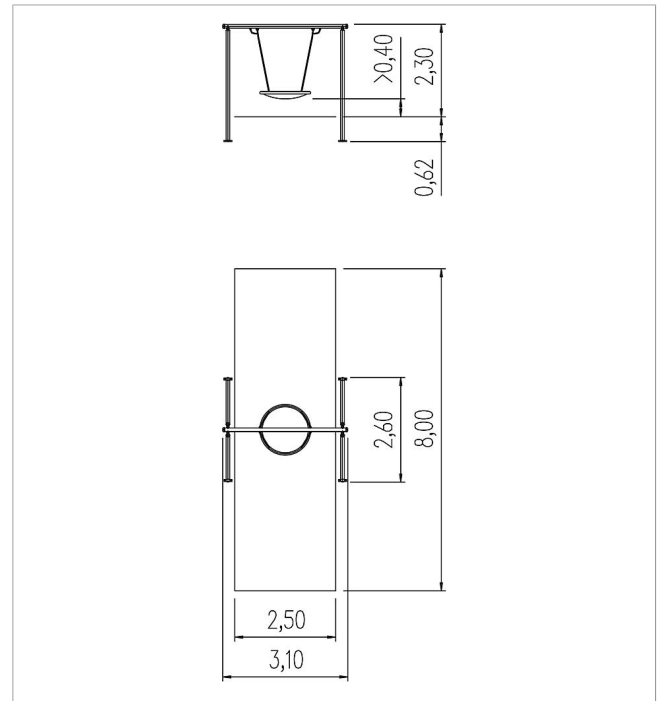

5 55 355 025

unique nest seat swing Luna with nest seat

made in germany

Scope of delivery

- 4x swing posts: galvanised and powder-coated steel
- 1x swing beams: galvanised steel
- 1x nest swing with chain: rope ring, steel cable-link mat, plastic-coated steel cable hot-dip galvanised, PE
- 2x cardan joint with safety chain: galvanised steel

	Material	Steel powder. grey
	Foundation level	FL 3
	Minimum space	710x310x430 cm
	Free falling height	145 cm
	Impact protection net	18,0 m ²
	Foundations	4x CF
	Assembly	2 persons/6 h
	Largest section	300x37x18 cm
	Heaviest section	40 kg