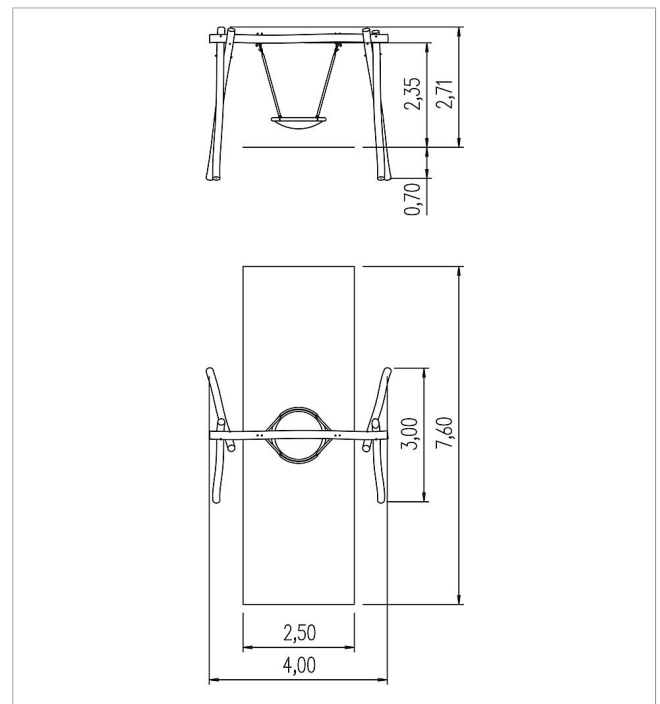

5 45 003 0530 6

**paradiso nest seat
swing Yanna with
bird's nest 120**

made in germany

3+

Scope of delivery

1x swing frame: robinia
2x cardan joint: stainless steel
1x nest swing Ø 120 cm: rope ring, steel cable-link mat, rubber fabric over chain suspension

	Material	Robinia oiled
	Foundation level	FL 3
	Minimum space	760x400x271 cm
	Free falling height	150 cm
	Impact protection net	19,0 m ²
	Foundations	4x CF
	Assembly	-
	Largest section	390xØ 15 cm
	Heaviest section	80 kg