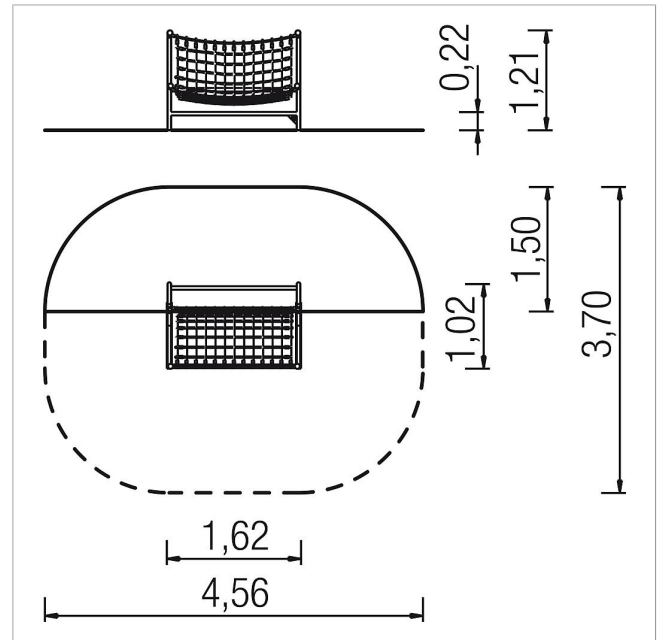

5 60 004 0

Basis Net couch

made in germany

3+

Scope of delivery

1x net couch: stainless steel, plastic-coated steel cable

	Material	Stainless steel
	Foundation level	FL 2
	Minimum space	456x370x300 cm
	Free falling height	121 cm
	Impact protection net	6,0 m ²
	Foundations	2x CF
	Assembly	1 person/0.5 h
	Largest section	162x104x118 cm
	Heaviest section	25 kg