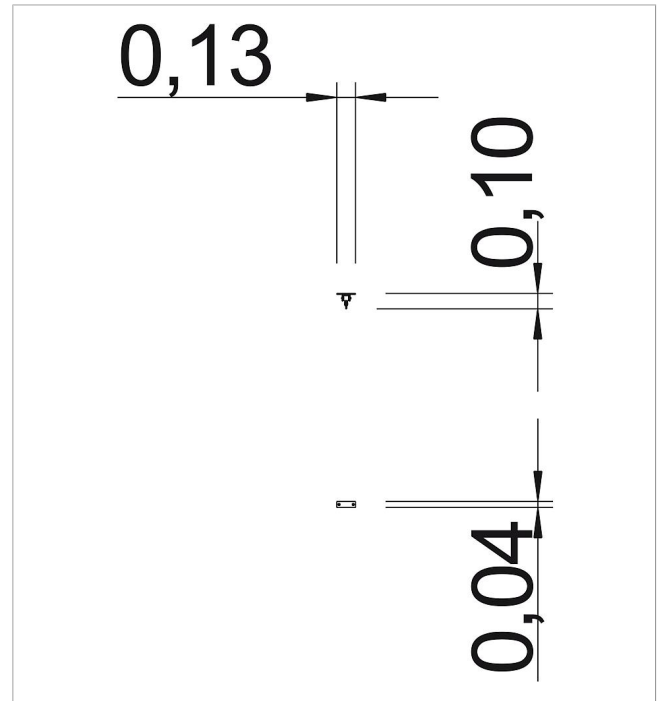

5 55 001 0400 0

Basis Palisade 12

made in germany

Scope of delivery

1x palisade Ø 12 cm, ser. m: SW
max. length, 600 cm

	Material	Larch oiled
	Foundation level	-
	Minimum space	-
	Free falling height	-
	Impact protection net	-
	Foundations	-
	Assembly	-
	Largest section	-
	Heaviest section	-