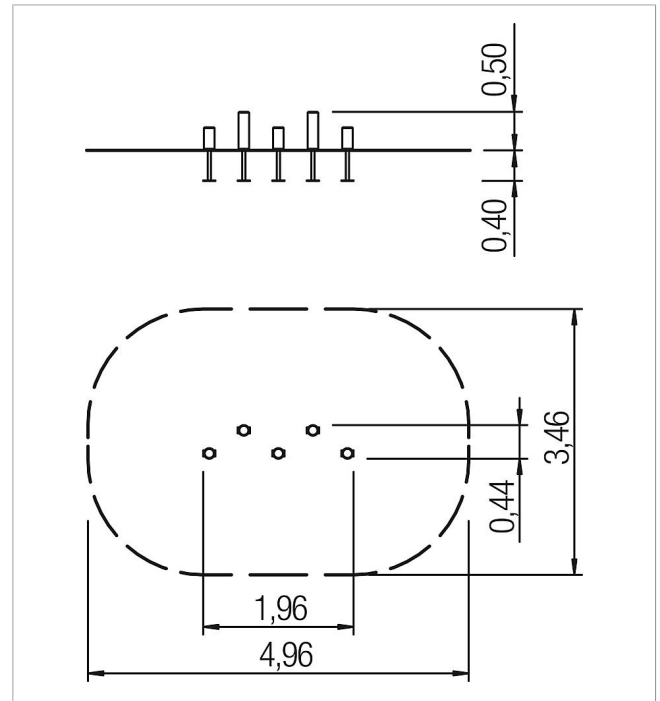

### Scope of delivery

5x palisades: hardwood oiled  
post shoe: galvanised steel

	Material	Eucalyptus
	Foundation level	FL 1
	Minimum space	496x346x230 cm
	Free falling height	50 cm
	Impact protection net	-
	Foundations	5x CF
	Assembly	1 person/1 h
	Largest section	Ø 14x48 cm
	Heaviest section	16 kg