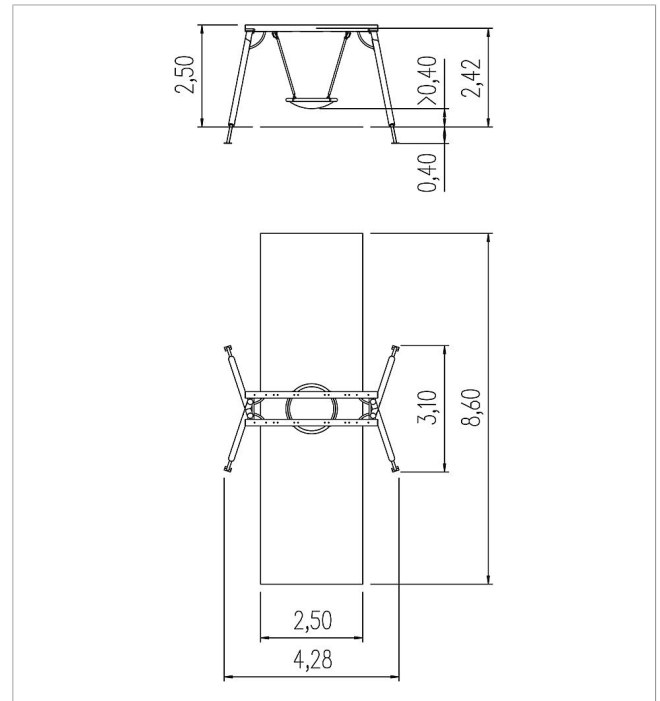

5 55 335 0410 6

unique parallel
swinger

made in germany

Scope of delivery

1x swing frame: SW

1x nest swing Ø 120 cm: rope ring, steel cable-link mat, rubber fabric over chain suspension

post shoes: galvanised steel

	Material	Larch green, Larch
	Foundation level	FL 1
	Minimum space	860x428x343 cm
	Free falling height	153 cm
	Impact protection net	21,5 m ²
	Foundations	4x CF or 4x PFs
	Assembly	2 persons/4 h
	Largest section	325xØ 16 cm
	Heaviest section	32 kg