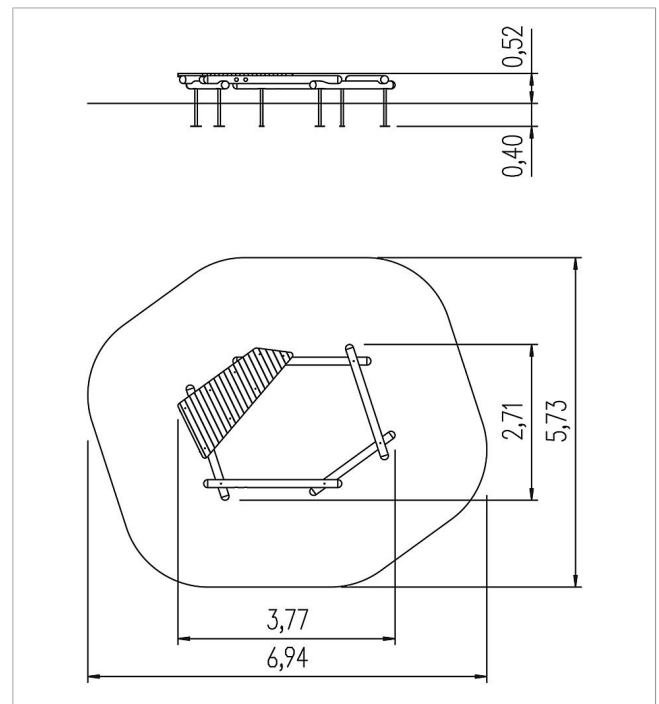

### Scope of delivery

- 6x stand: galvanised steel
- 1x platform: SW
- 7x roundwood: SW

	Material	SW pi
	Minimum space	694x573x232 cm
	Free falling height	52 cm
	Impact protection net	-
	Foundations	6x CF or 6x PFs
	Largest section	238x98x6 cm