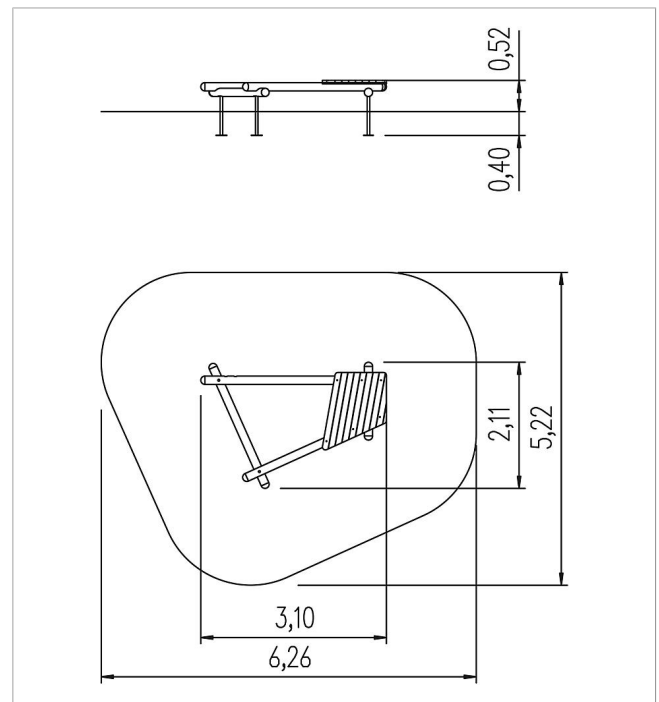

5 15 101 0110 0

Basis Park bench Vogelsberg

made in germany

Scope of delivery

4x stand: galvanised steel
1x platform: SW
4x roundwood: SW

	Material	SW pi
	Minimum space	626x522x232 cm
	Free falling height	52 cm
	Impact protection net	-
	Foundations	4x CF or 4x FPP
	Largest section	310x14x14 cm