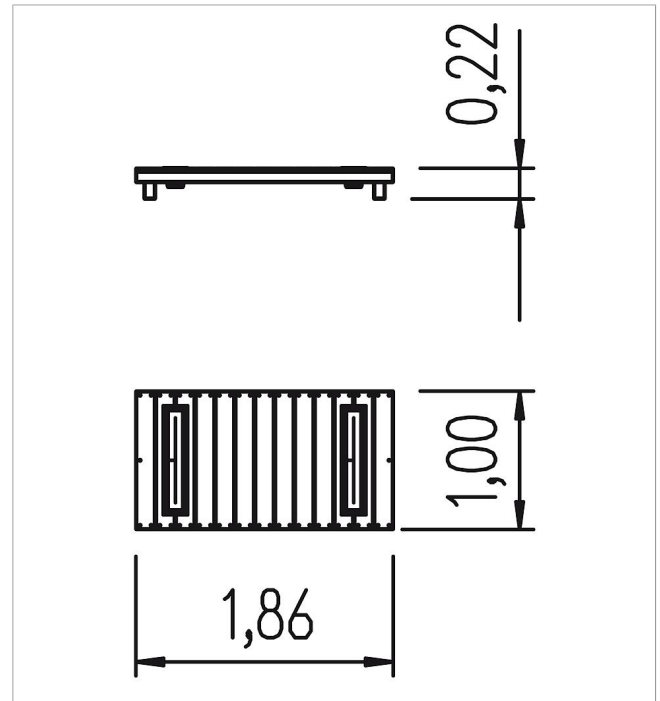

5 10 138 0110 0

### Scope of delivery

planting platform with 2 planters: SW, HDPE, PVC

	Material	SW pi
	Foundation level	FL 1
	Minimum space	186x100x22 cm
	Free falling height	-
	Impact protection net	-
	Foundations	-
	Assembly	-
	Largest section	186x100x23 cm
	Heaviest section	30 kg