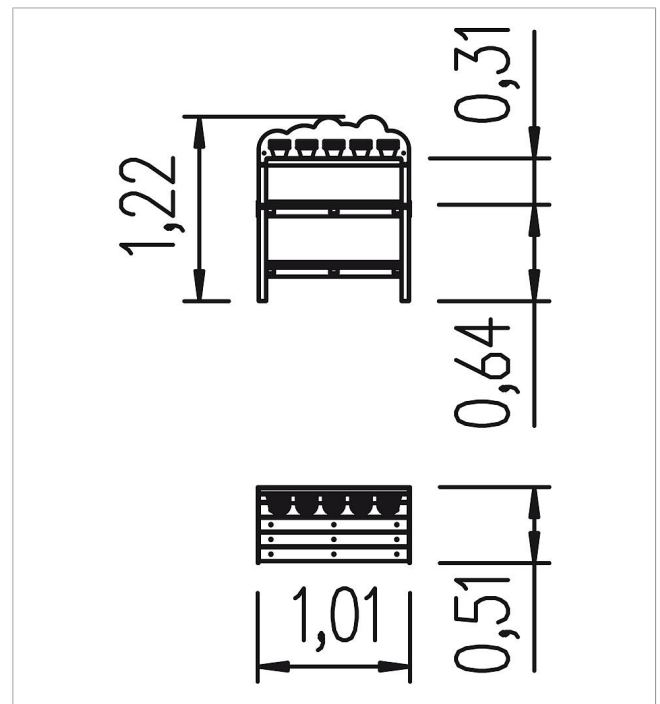

5 10 137 0110 0

playo planting table Ilex

made in germany

Scope of delivery

set posts: SW
planting table with cover: SW, HPL
holder for plant pots: HPL, flexible plastic

	Material	SW pi
	Foundation level	FL 3
	Minimum space	101x51x122 cm
	Free falling height	-
	Impact protection net	-
	Foundations	-
	Assembly	-
	Largest section	101x51x123 cm
	Heaviest section	19 kg