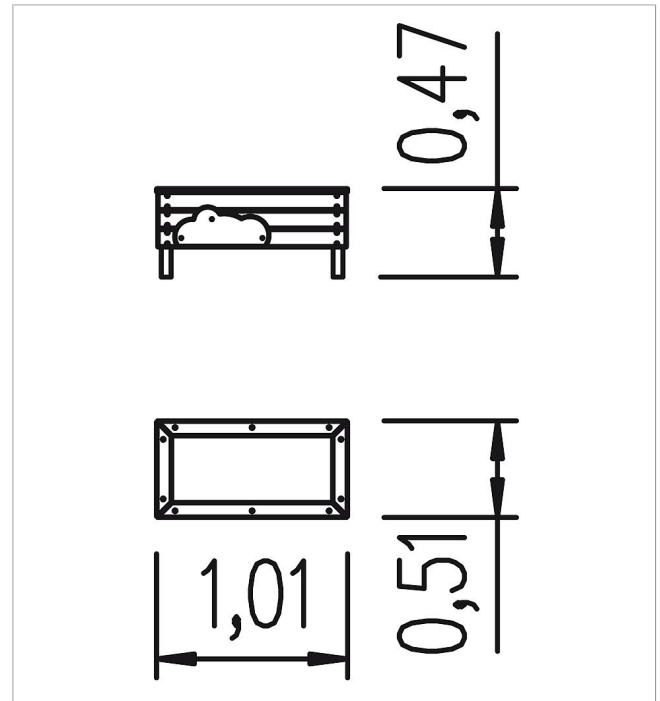

5 10 136 0110 0

playo planting vat Salvia

made in germany

Scope of delivery

set posts: SW
planters with wood cover: SW, HPL, PVC

	Material	SW pi
	Foundation level	FL 2
	Minimum space	101x51x47 cm
	Free falling height	-
	Impact protection net	-
	Foundations	-
	Assembly	-
	Largest section	101x51x47 cm
	Heaviest section	17 kg