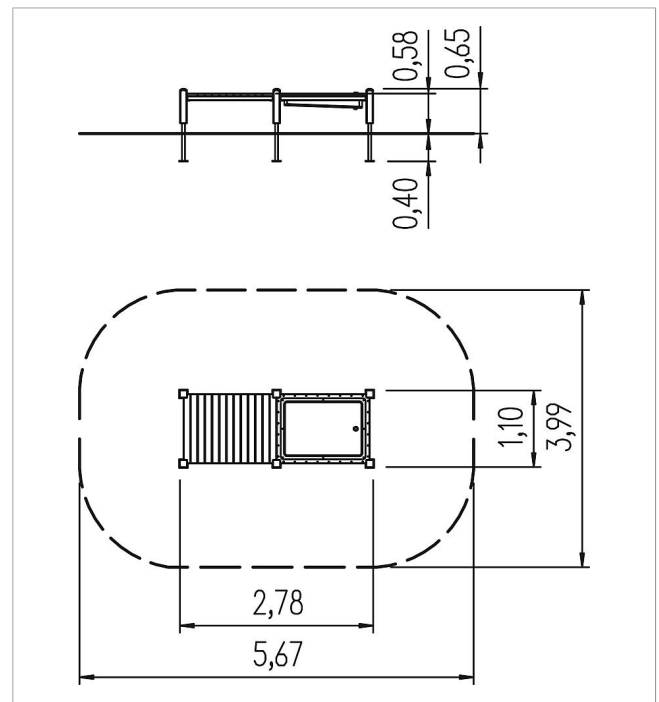

### Scope of delivery

6x post construction: SW  
6x post shoe: steel galvanised  
1x platform construction: SW  
1x aqua-basin: HPL, SW, mud tray plastic  
fittings: stainless steel  
designed for the supervised area

	Material	SW pi
	Foundation level	FL 1
	Minimum space	567x399x238 cm
	Free falling height	58 cm
	Impact protection net	-
	Foundations	6x CF or 6x PFs
	Assembly	2 persons/4 h