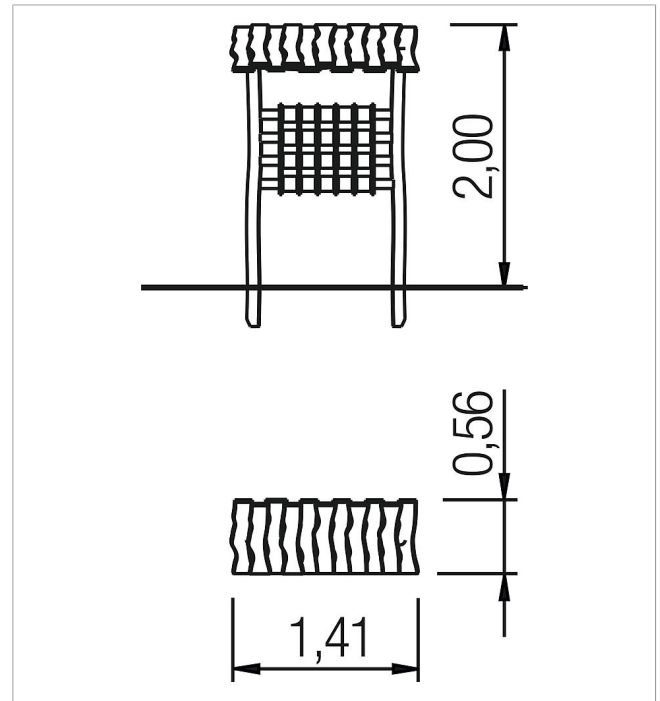

5 45 351 0630 0

paradiso play board
Memorie

made in germany

3+

Scope of delivery

1x play board Memory: robinia

| | | |
|---|-----------------------|-----------------|
|  | Material | Robinia natural |
|  | Foundation level | FL 3 |
|  | Minimum space | 120x50x200 cm |
|  | Free falling height | - |
|  | Impact protection net | - |
|  | Foundations | 2x CF |
|  | Assembly | 1 person/2 h |