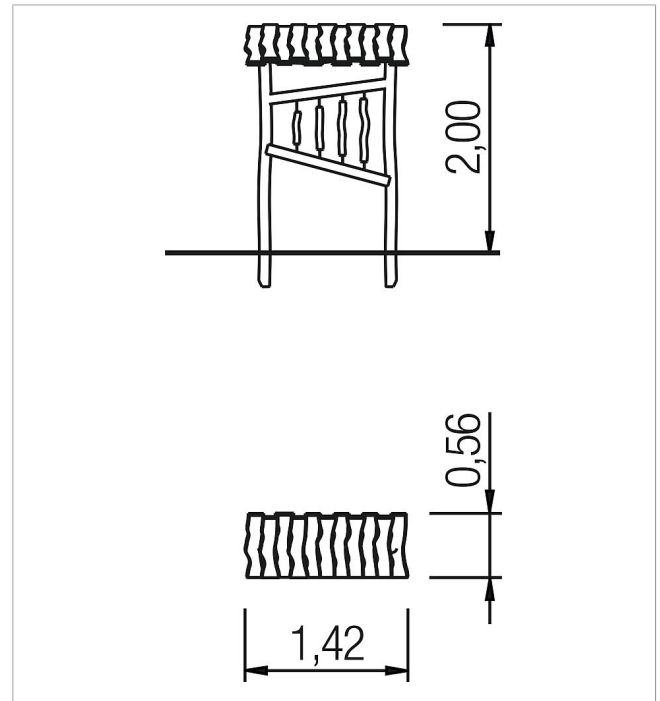

### Scope of delivery

1x play board Turntable: robinia

	Material	Robinia natural
	Foundation level	FL 3
	Minimum space	120x50x200 cm
	Free falling height	-
	Impact protection net	-
	Foundations	2x CF
	Assembly	1 person/2 h