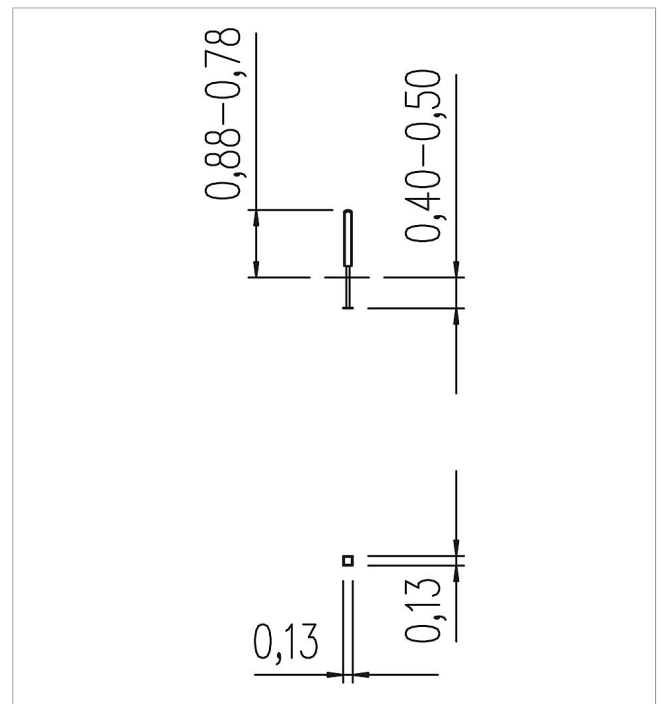

5 10 061 0110 0

playo play fence post for Swallow

made in germany

Scope of delivery

fence post pre-assembled: SW

	Material	SW pi
	Foundation level	FL 1
	Minimum space	-
	Free falling height	-
	Impact protection net	-
	Foundations	1x CF
	Assembly	1 person/0.5 h
	Largest section	106,5x10x10 cm
	Heaviest section	2 kg