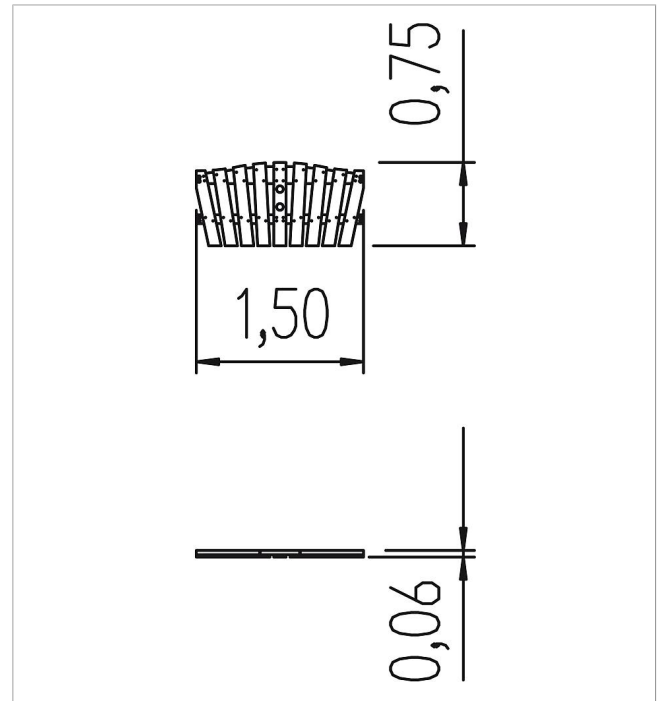

5 10 058 0400 0

playo play fence
Swallow 150

made in germany

Scope of delivery

fence element, pre-assembled, L 150 cm, H 75 cm: SW

	Material	Larch oiled
	Foundation level	-
	Minimum space	150x75x6 cm
	Free falling height	-
	Impact protection net	-
	Foundations	-
	Assembly	1 person/0.5 h
	Largest section	150x75x6 cm
	Heaviest section	10 kg