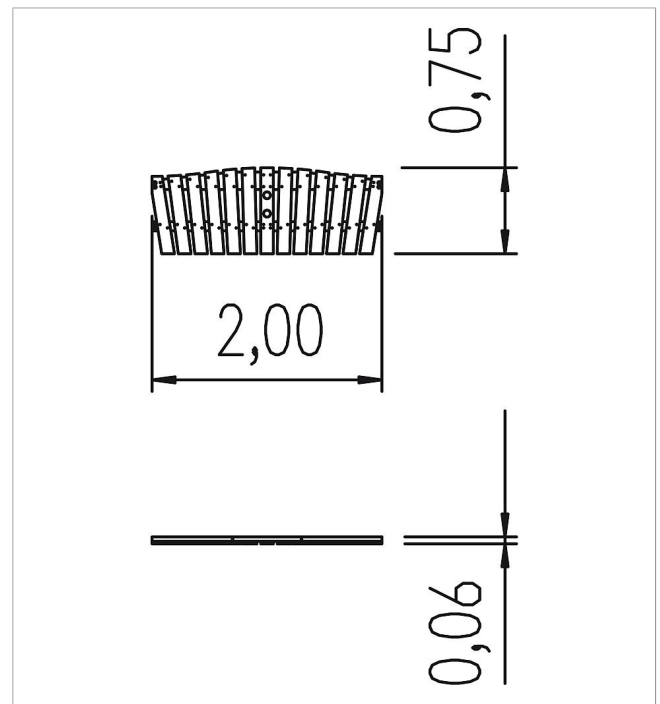

5 10 057 0100 0

playo play fence Swallow 200

made in germany

Scope of delivery

fence element, pre-assembled, L 200 cm, H 75 cm: SW

	Material	SW pi
	Foundation level	-
	Minimum space	200x75x6 cm
	Free falling height	-
	Impact protection net	-
	Foundations	-
	Assembly	1 person/0.5 h
	Largest section	200x75x6 cm
	Heaviest section	15 kg