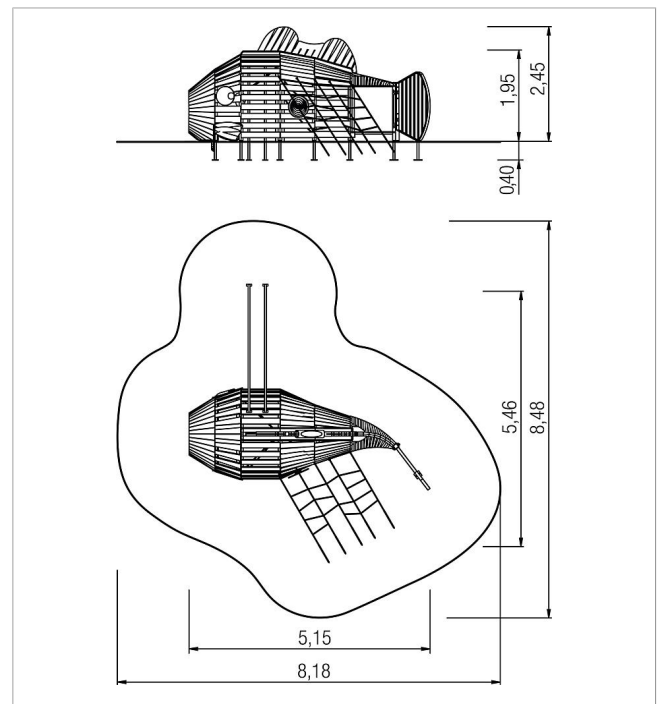

5 45 334 0530 0

paradiso play fish Lohi

made in germany

3+

Scope of delivery

	Material	Robinia oiled
	Minimum space	818x849x245 cm
	Free falling height	195 cm
	Impact protection net	44,0 m ²