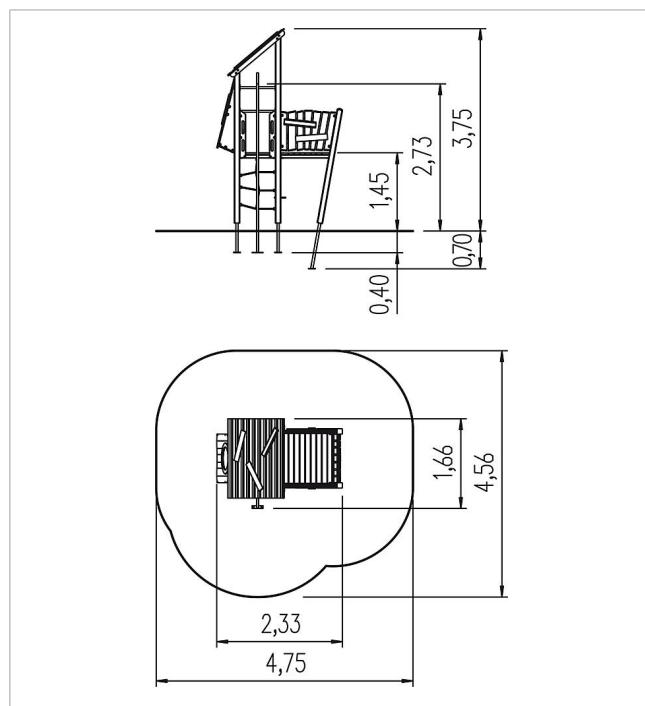

### Scope of delivery

- 2x post construction oblique: SW
- 4x post construction: SW or steel
- 4x post shoe: steel galvanised
- 2x platform construction: SW
- 1x 3D-wall panel: HPL, NH, Makrolon
- 3x wall panel wood: SW
- 1x wall panel: HPL
- 9x decoration crossbar: SW
- 1x walk-through protection leaf: stainless steel
- 1x set of grips: aluminium, plastic coated
- 2x cord protection: HPL
- 1x net ascent vertical: polyester-coated steel cable
- 1x long pent roof wood: SW
- 1x fireman's pole: stainless steel
- 1x play panel dice disc: HPL, steel galvanised
- 1x counter: SW, HPL
- 1x access restriction: HPL
- fittings: stainless steel

	Material	SW pi
	Foundation level	FL 1
	Minimum space	475x456x375 cm
	Free falling height	145 cm
	Impact protection net	18,5 m <sup>2</sup>
	Foundations	5x CF or 3x PFs + 2x CF
	Assembly	2 persons/7.5 h