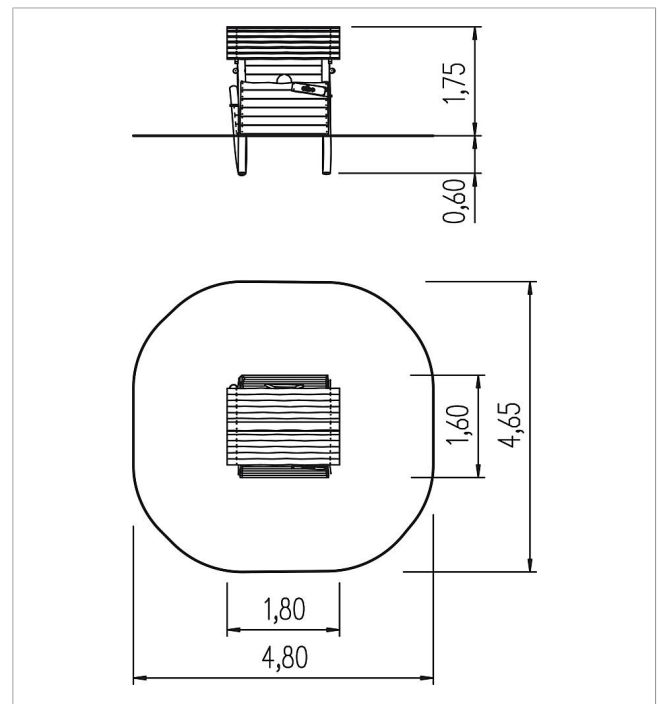

### Scope of delivery

- 1x saddle roof: robinia
- 2x play counter: robinia
- 1x window: robinia
- 1x crawling entrance: robinia
- 1x entrance: robinia

	Material	Robinia oiled
	Foundation level	FL 3
	Minimum space	480x465x175 cm
	Free falling height	65 cm
	Impact protection net	22,0 m <sup>2</sup>
	Foundations	-
	Assembly	-
	Largest section	150x170x200 cm
	Heaviest section	350 kg