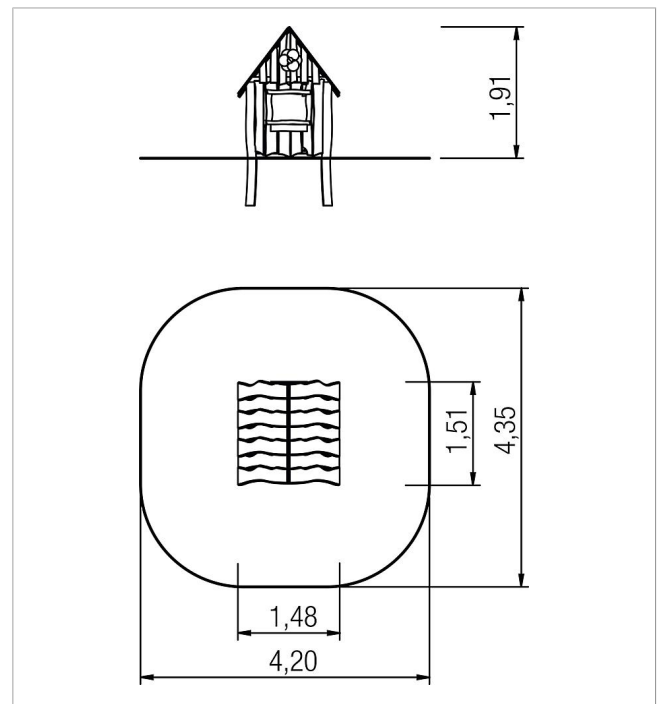

5 45 339 0530 6

paradiso play house
Per

made in germany

1+

Scope of delivery

- 1x play house: robinia
- 1x window with flower box: robinia
- 1x decorative flower: robinia

	Material	Robinia oiled
	Foundation level	FL 3
	Minimum space	420x425x190 cm
	Free falling height	-
	Impact protection net	-
	Foundations	4x CF
	Assembly	1 person/2 h