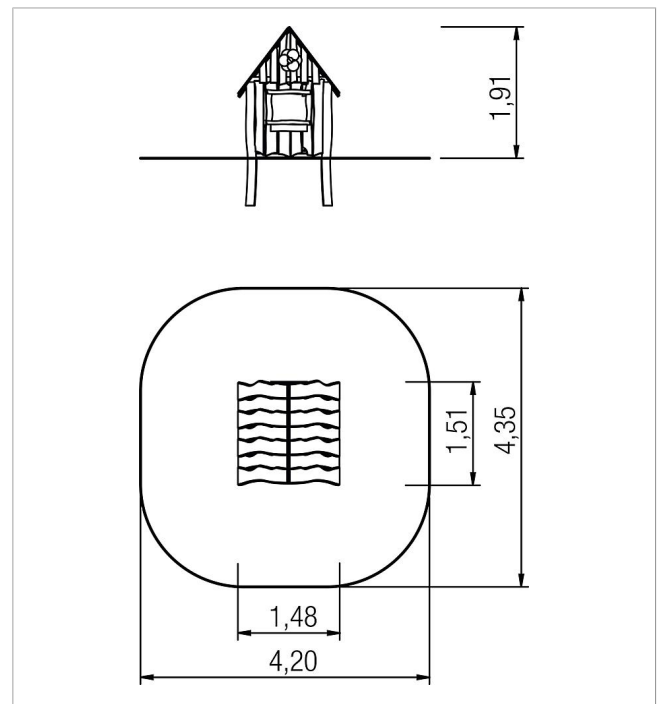

### Scope of delivery

- 1x play house: robinia
- 1x window with flower box: robinia
- 1x decorative flower: robinia

	Material	Robinia natural
	Foundation level	FL 3
	Minimum space	420x425x190 cm
	Free falling height	-
	Impact protection net	-
	Foundations	4x CF
	Assembly	1 person/2 h