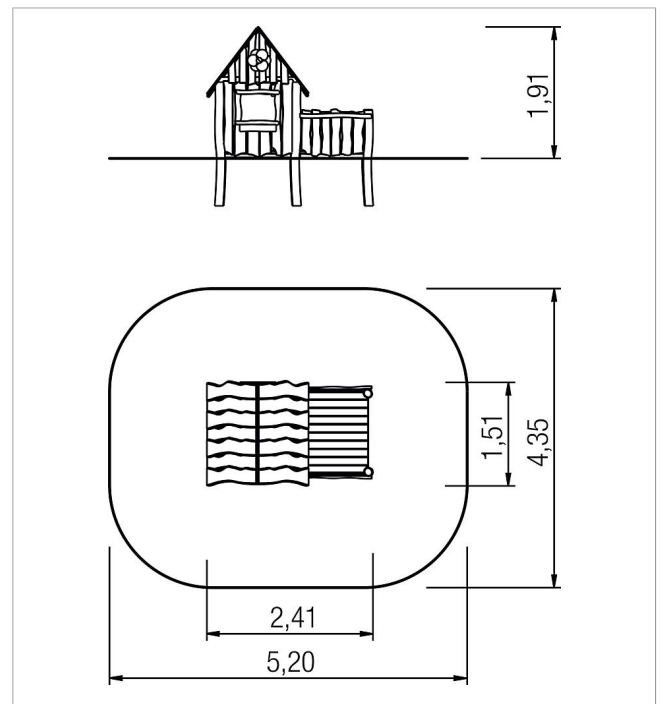

5 45 340 0530 6

paradiso play house Piet

made in germany

1+

Scope of delivery

- 1x play house: robinia
- 1x window with flower box: robinia
- 1x decorative flower: robinia
- 1x patio: robinia

	Material	Robinia oiled
	Foundation level	FL 3
	Minimum space	430x500x190 cm
	Free falling height	-
	Impact protection net	-
	Foundations	4x CF
	Assembly	1 person/2 h