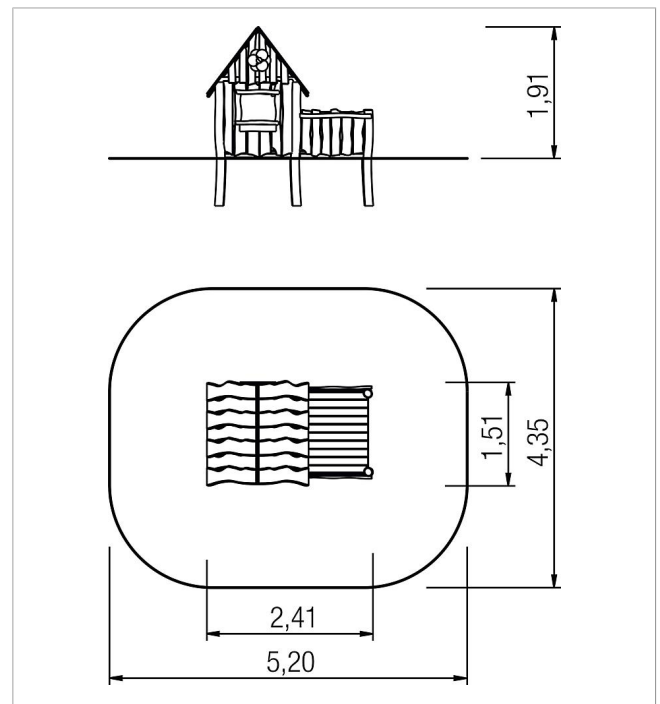

### Scope of delivery

- 1x play house: robinia
- 1x window with flower box: robinia
- 1x decorative flower: robinia
- 1x patio: robinia

	Material	Robinia natural
	Foundation level	FL 3
	Minimum space	430x500x190 cm
	Free falling height	-
	Impact protection net	-
	Foundations	4x CF
	Assembly	1 person/2 h