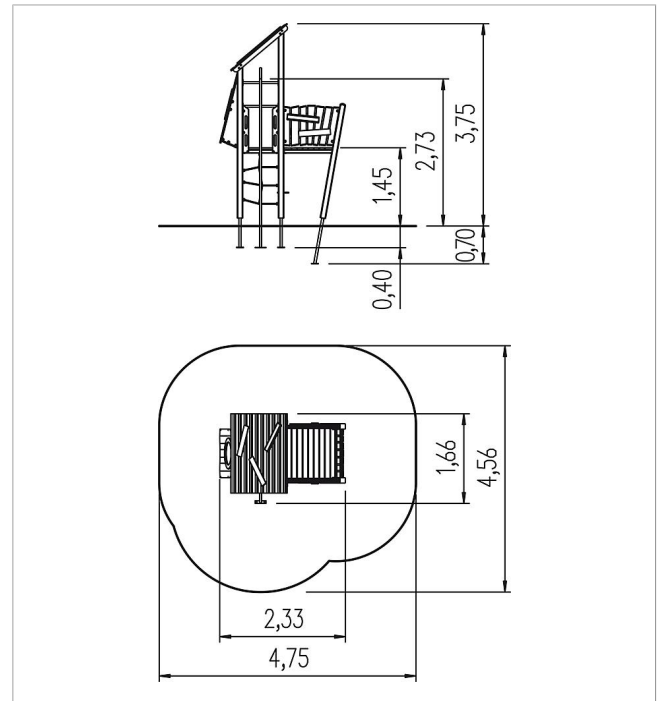

5 11 514 5110 0

ecorino play house Alpine Rose

made in germany

Scope of delivery

- 2x post construction oblique: SW
- 4x post construction: SW or steel
- 4x post shoe: steel galvanised
- 2x platform construction: SW
- 1x 3D-wall panel: HPL, NH, Makrolon
- 3x wall panel wood: SW
- 1x wall panel: HPL
- 9x decoration crossbar: SW
- 1x walk-through protection leaf: stainless steel
- 1x set of grips: aluminium, plastic coated
- 2x cord protection: HPL
- 1x net ascent vertical: polyester-coated steel cable
- 1x long pent roof wood: SW
- 1x fireman's pole: stainless steel
- 1x play panel dice disc: HPL, steel galvanised
- 1x counter: SW, HPL
- 1x access restriction: HPL
- fittings: stainless steel

	Material	Steel galv., SW pi
	Foundation level	FL 1
	Minimum space	475x456x375 cm
	Free falling height	145 cm
	Impact protection net	18,5 m ²
	Foundations	5x CF or 3x PFs + 2x CF
	Assembly	2 persons/7.5 h