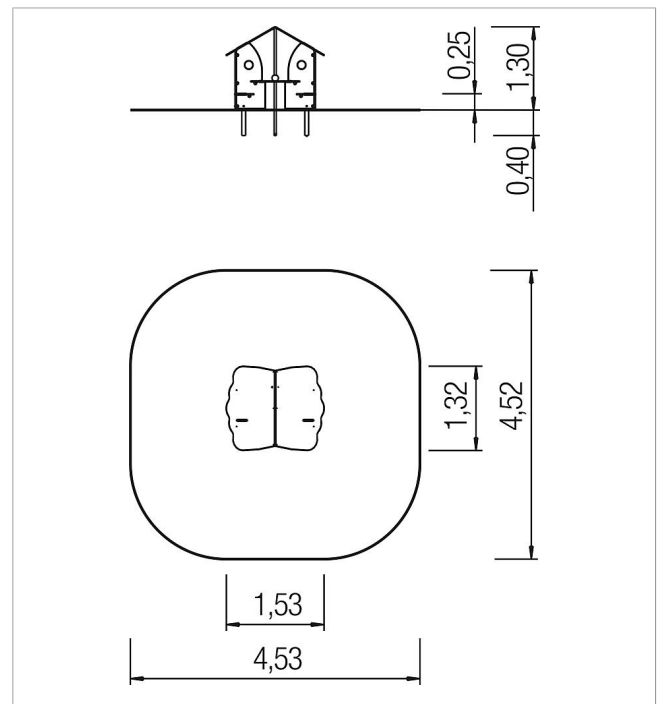

5 59 828 0110 0

minimondo play house Apricot

made in germany

Scope of delivery

- 1x set walls: HPL
- 1x table: HPL
- 2x bench: HPL
- 1x roof: HPL
- 1x rod: stainless steel
- 1x playing ball: PE
- ground anchor: galvanised steel

	Material	HPL green-orange
	Foundation level	FL 1
	Minimum space	453x452x310 cm
	Free falling height	130 cm
	Impact protection net	19,0 m ²
	Foundations	1x CF or 2x PFs + 1x PFr
	Assembly	-
	Largest section	132x88x1,5 cm
	Heaviest section	15 kg