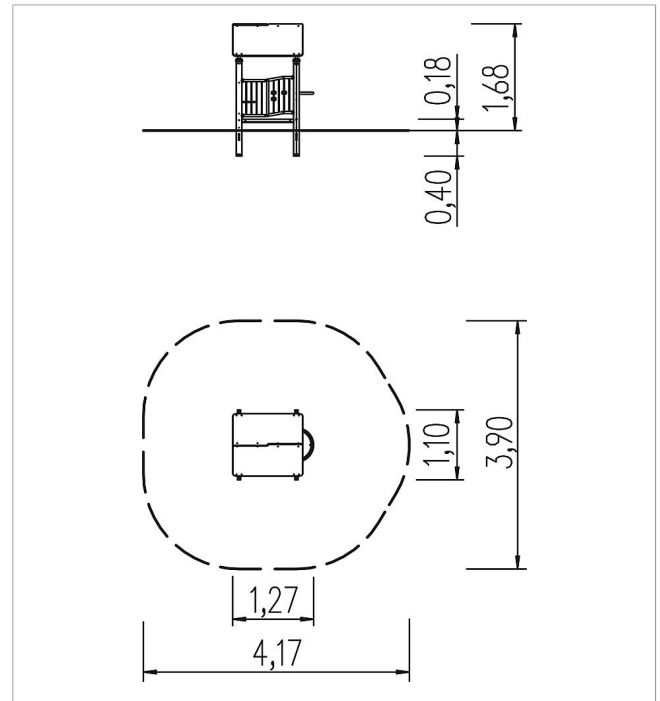

5 30 002 1410 8

minimondo play house for nurseries M51

made in germany

Scope of delivery

- 1x set posts: galvanised and powder-coated steel
- 1x playing stage: galvanised steel
- 1x roof: HPL
- 1x playing panel: stainless steel, PE
- 1x sitting surface: HPL
- 1x sales counter: stainless steel, HPL

	Material	Steel powder. red
	Foundation level	FL 1
	Minimum space	417x390x180 cm
	Free falling height	55 cm
	Impact protection net	16,5 m ²
	Foundations	4x CF
	Assembly	2 persons/3 h
	Largest section	Ø 9x153 cm
	Heaviest section	15 kg